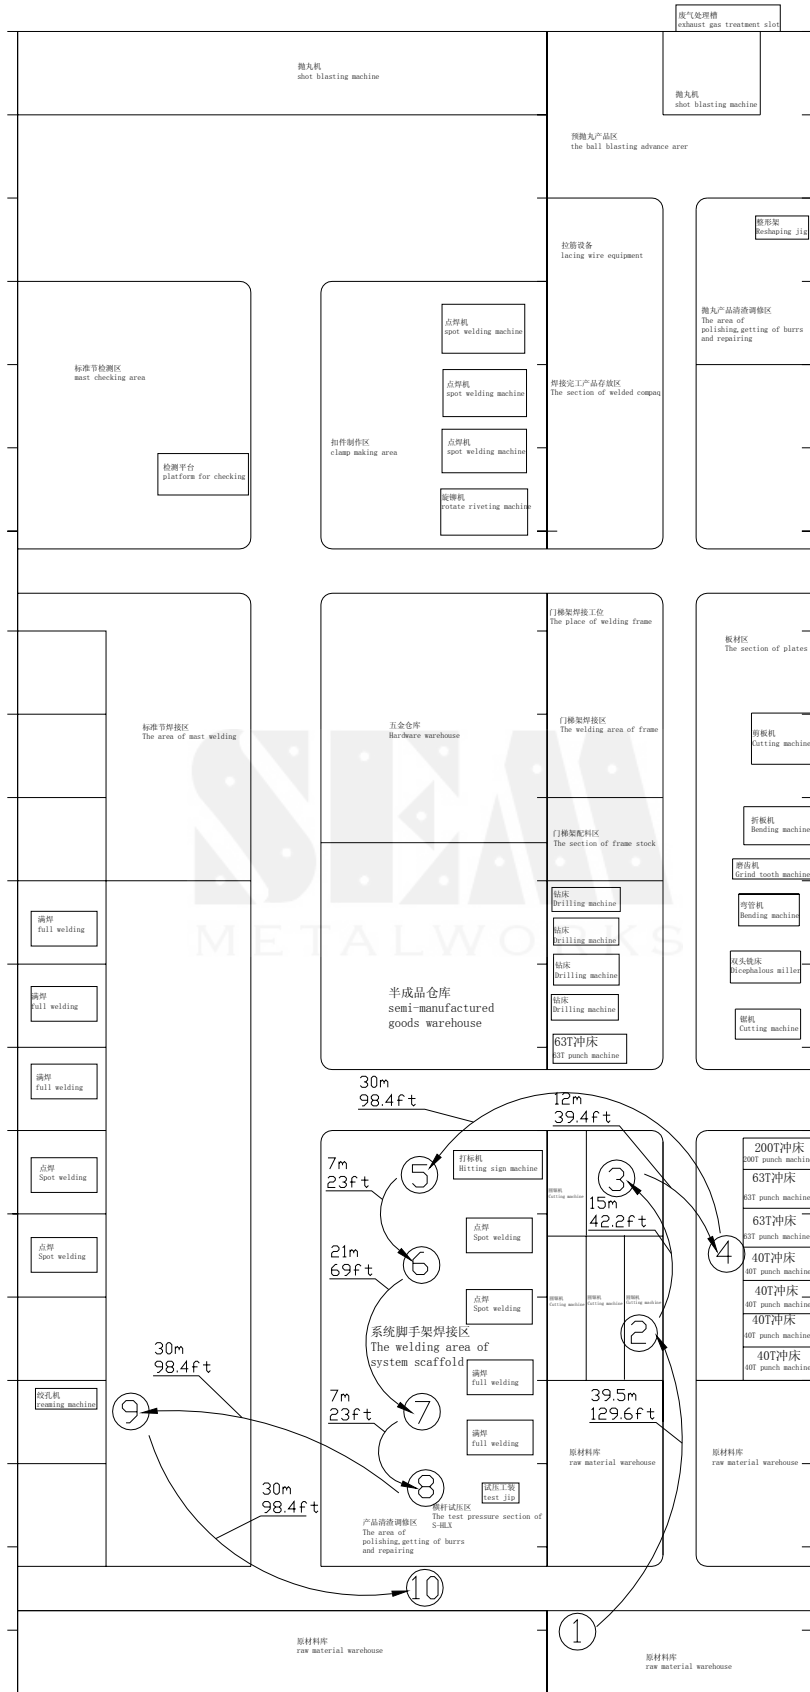

Spaghetti Chart One

Total transport distance:
294.5m/966ft

Spaghetti Chart Two

Total transport distance:
191.5m/628ft