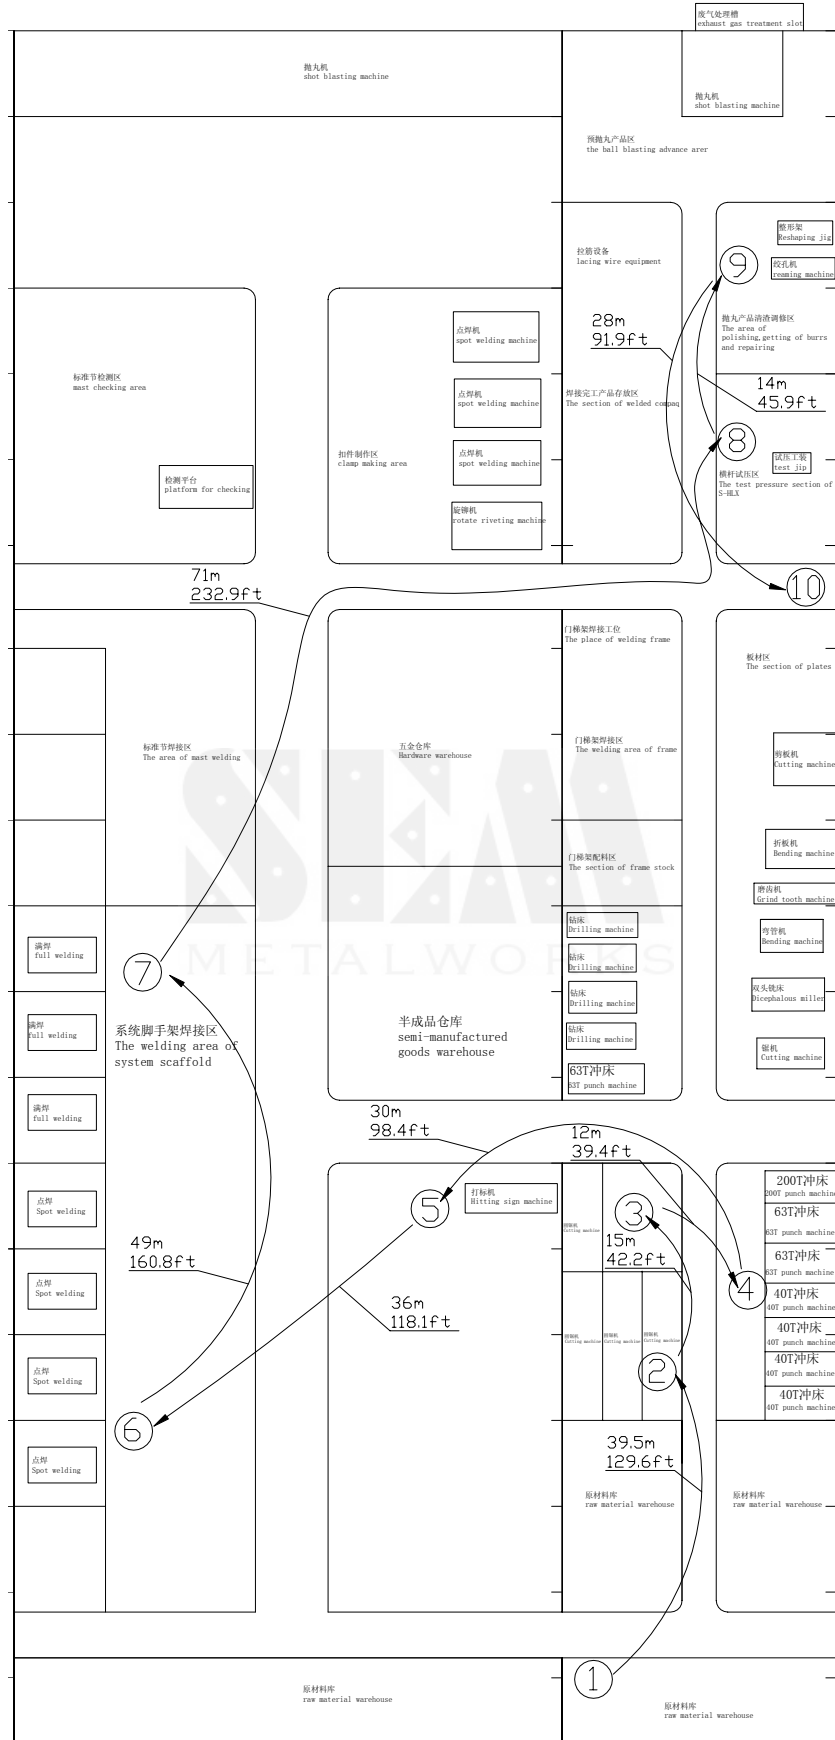

Spaghetti Chart One

Total transport distance:
294.5m/966ft

Spaghetti Chart Two

Total transport distance:
191.5m/628ft